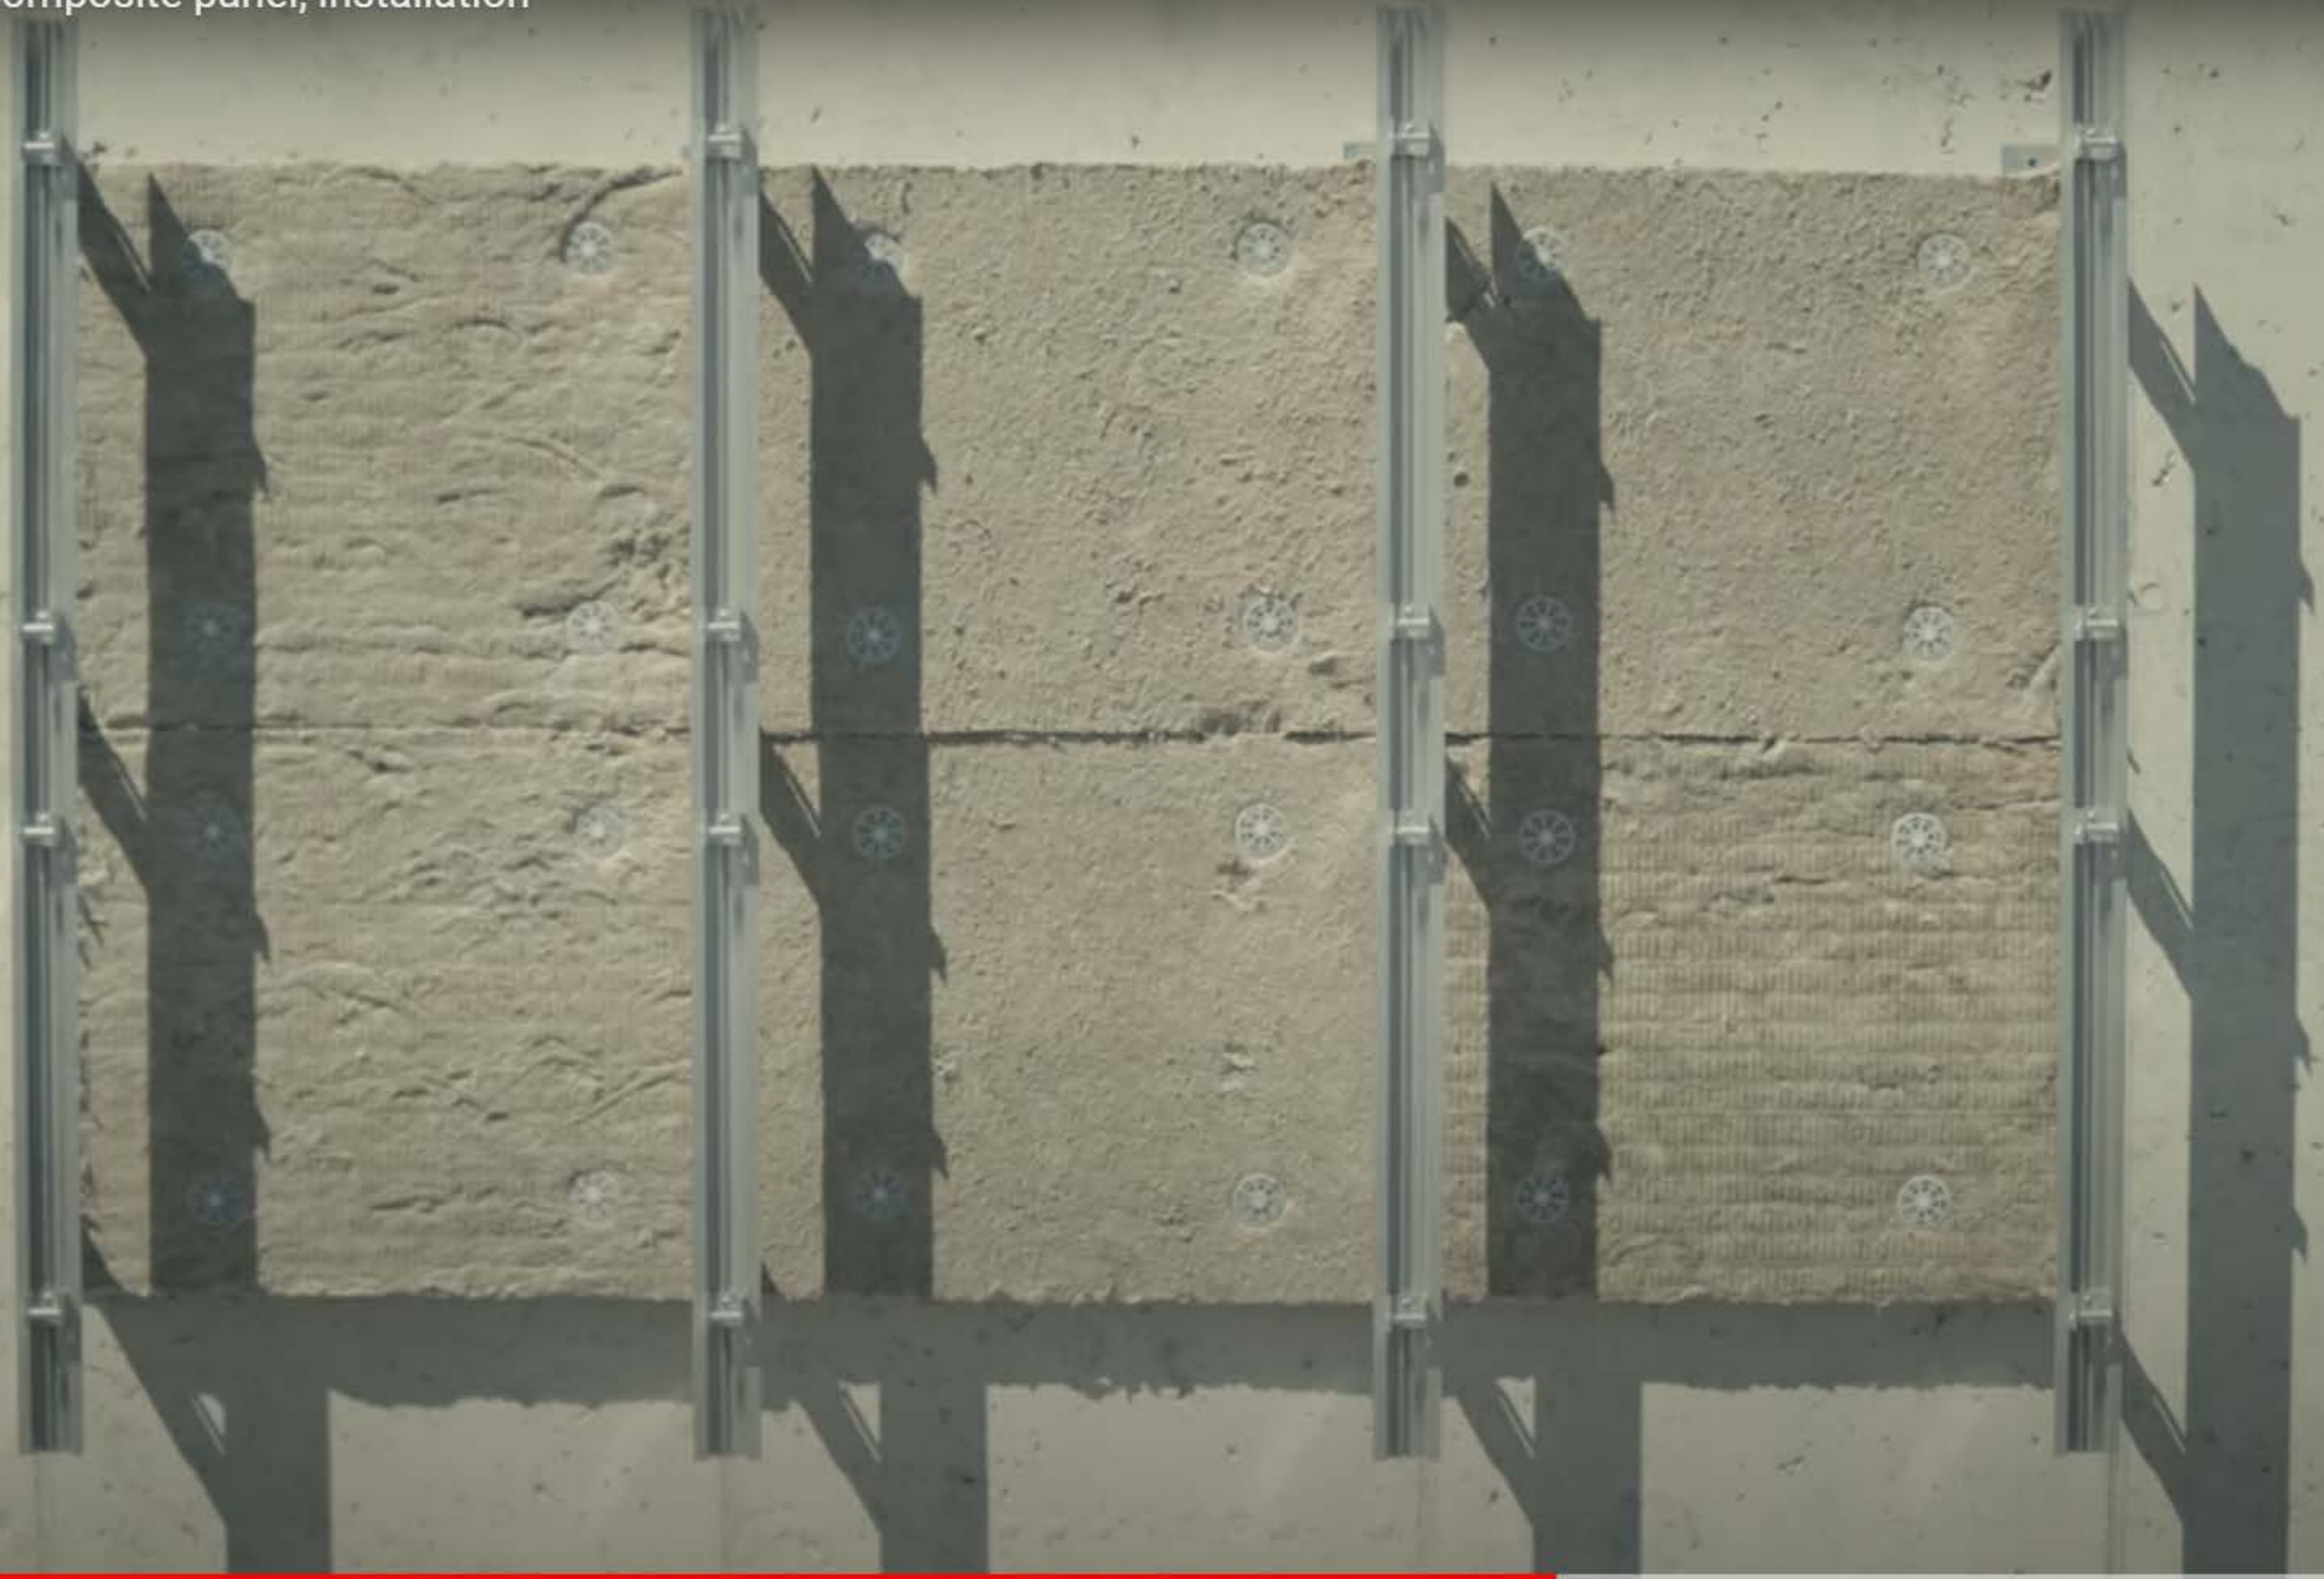

Press Esc to exit full screen

etalbond, aluminium composite panel, installation with Bravo W support system

Mark fixing points on the wall (installation surface)

Play (k)

▶ ⏪ 🔊 0:54 / 2:28

Scroll for details
▼

⏮ ⏭ ⚙️ 🗖

Play (k)

▶ ⏪ 🔊 🔊 1:39 / 2:28

Scroll for details

⏸ 📄 ⚙️ 🗉

Place cassettes on hangers

Scroll for details

Place cassettes on hangers

Fix permanently cassettes on profiles with rivets

Scroll for details

Play (k)

Play (k)

▶ ⏪ 🔊 2:05 / 2:28

Scroll for details
▼

⏸ 📄 ⚙️ 🗉