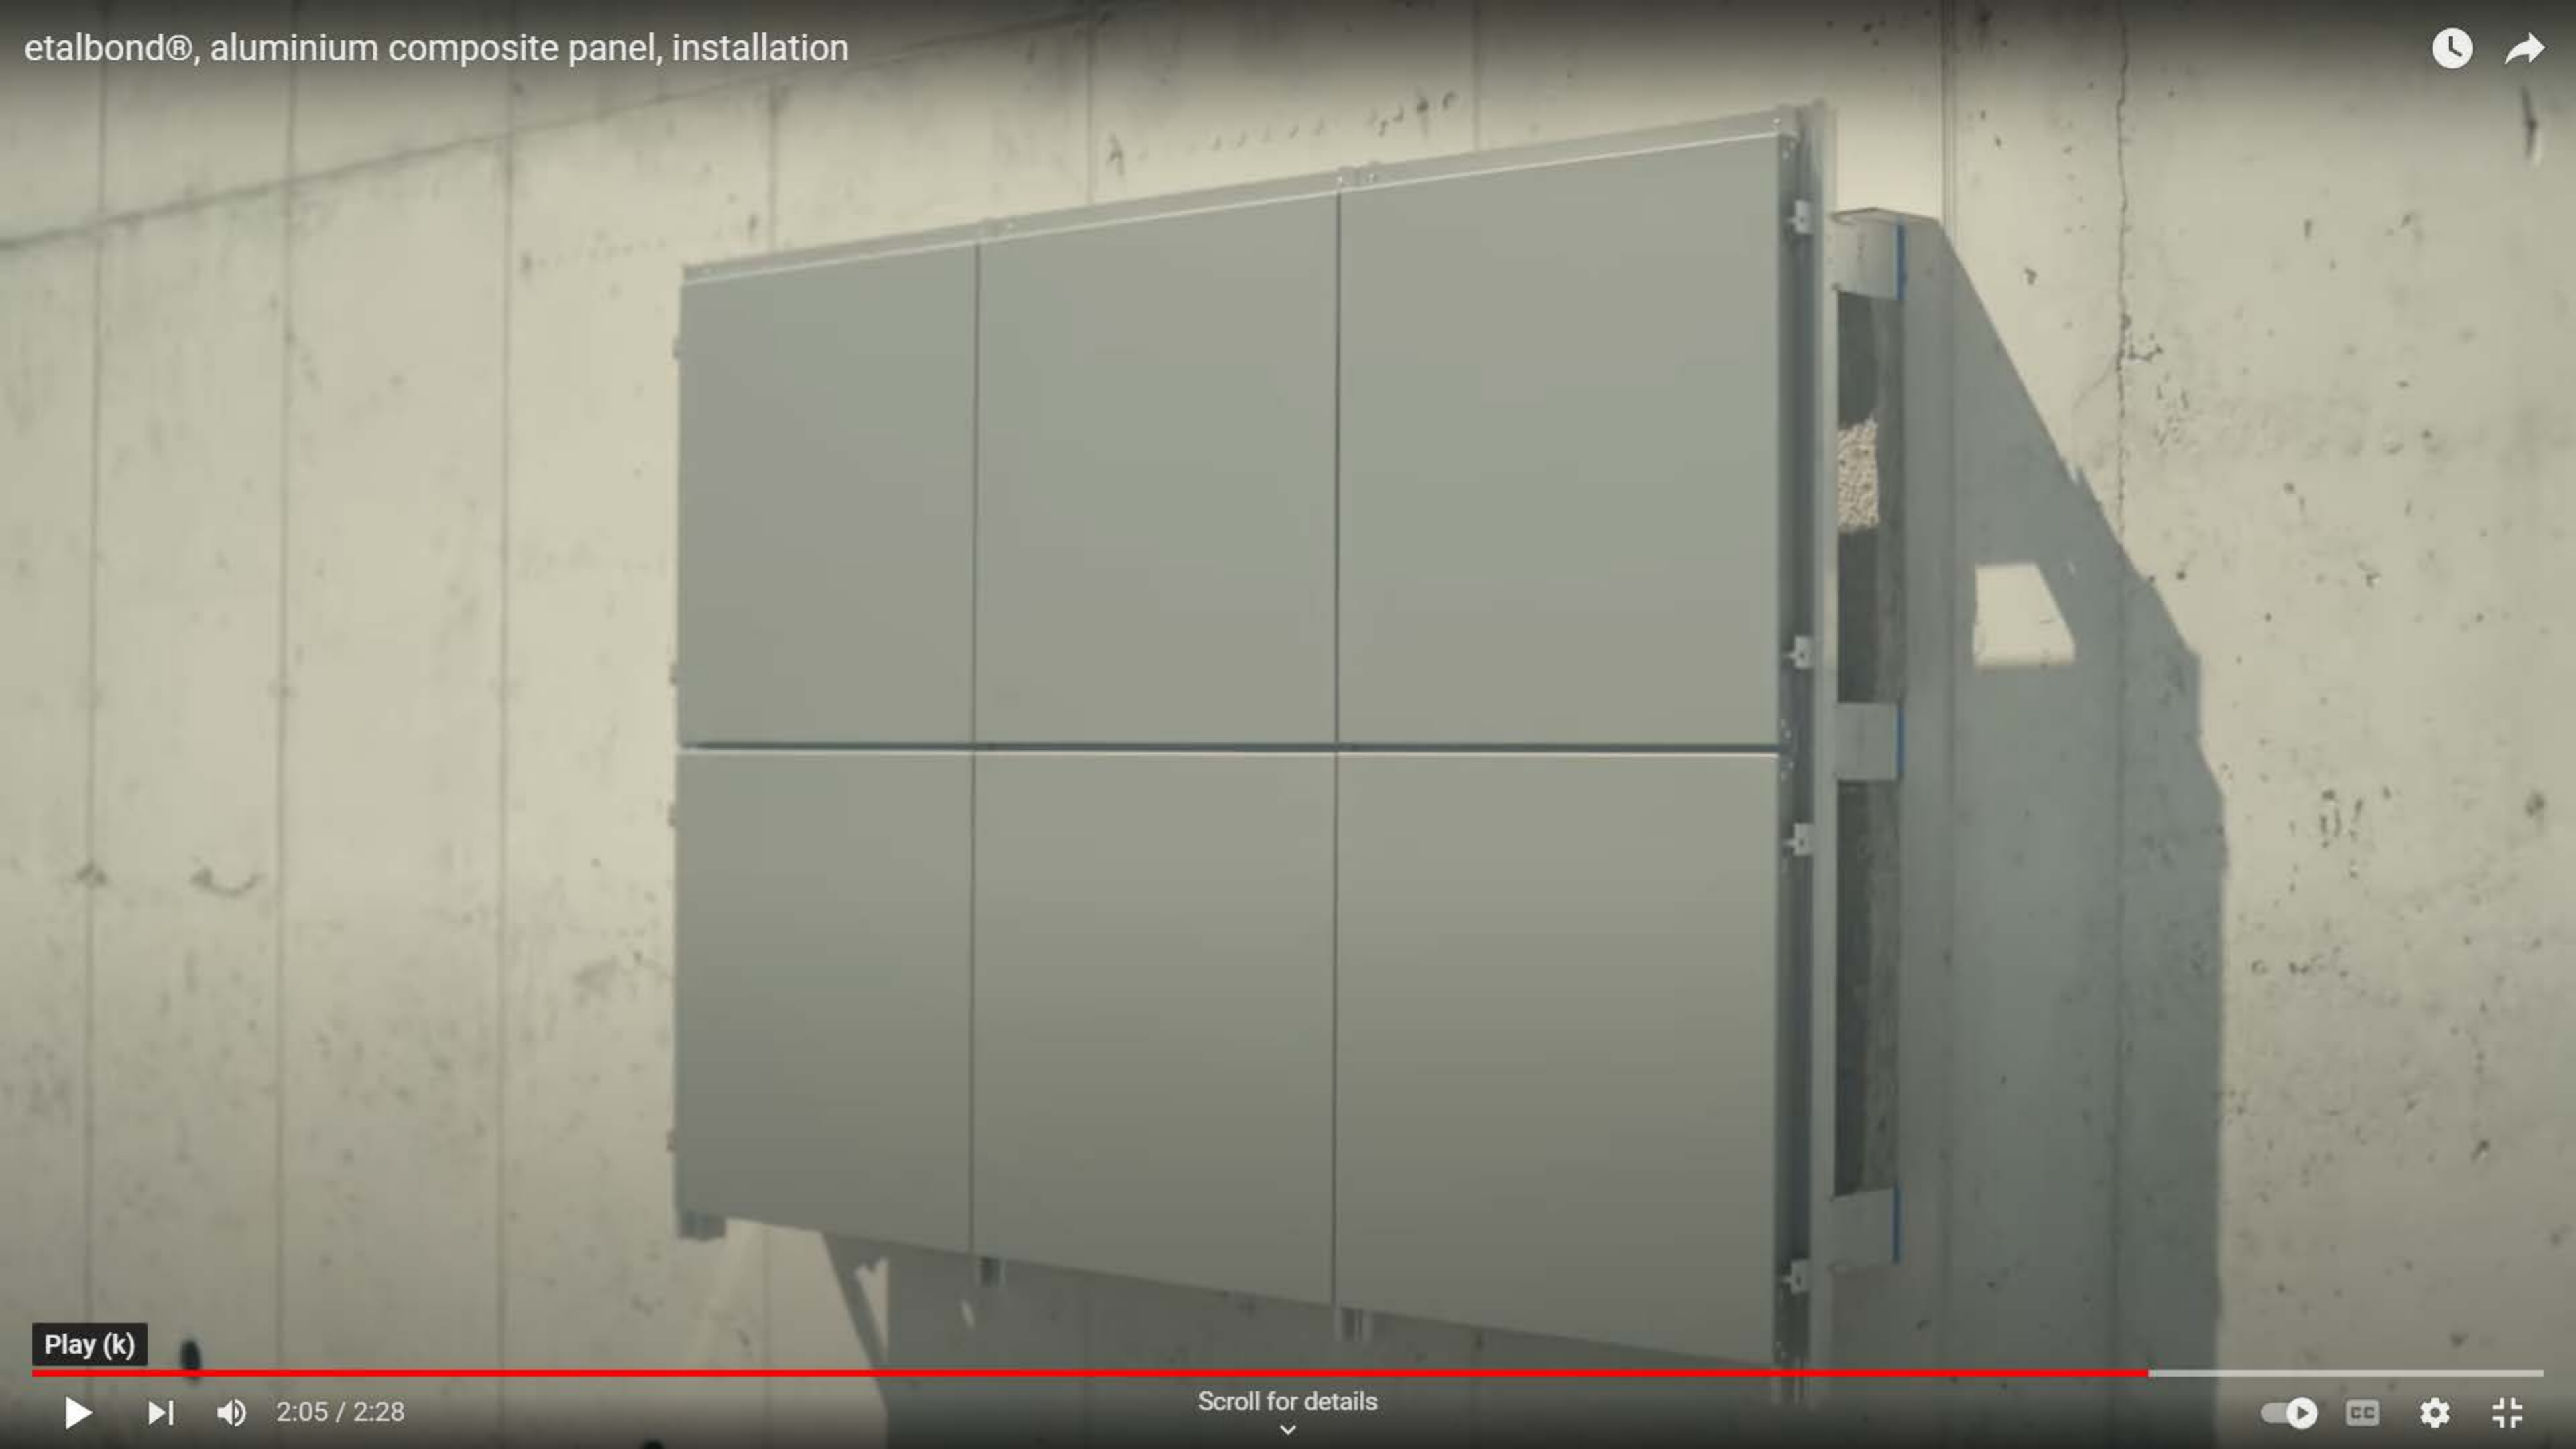

Play (k)

▶ ⏪ 🔊 2:05 / 2:28

Scroll for details
▼

⏸ 📄 ⚙️ 🗉